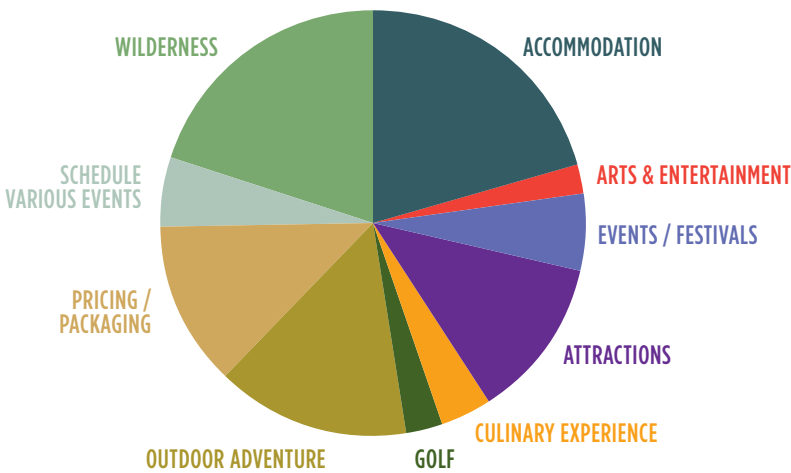

2016 FALL FUEL & FUN EDITION VISITOR EXIT SURVEY

Voucher Redemption by Region

Voucher Redemption by Category

Why did you choose to come to Explorers' Edge?

How did you research your destination?

RATE IT

	VERY SATISFIED	SATISFIED	NEUTRAL	UNSATISFIED	VERY UNSATISFIED
THINGS TO DO & SEE	68%	28%	4%	0%	0%
ACCOMMODATIONS	73%	22%	4%	1%	0%
NATURAL LANDSCAPE	89%	10%	1%	0%	0%
PRICING	64%	27%	1%	8%	0%
PACKAGING	63%	25%	12%	0%	0%

RATE YOUR **CURRENT VISIT**

75%

RATED 5 OUT OF 5 STARS

RATE YOUR **EXPERIENCE**
IN EXPLORERS' EDGE

84%

RATED 5 OUT OF 5 STARS

100%

OF SURVEY RESPONDENTS
WOULD RECOMMEND
EXPLORERS' EDGE
TO FAMILY & FRIENDS