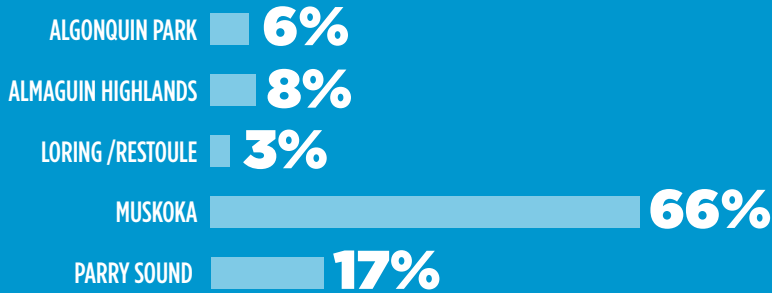

2016 FALL FUEL & FUN EDITION VISITOR EXIT SURVEY

Voucher Redemption by Region

Voucher Redemption by Category

Why did you choose to come to Explorers' Edge?

How did you research your destination?

RATE IT

	VERY SATISFIED	SATISFIED	NEUTRAL	UNSATISFIED	VERY UNSATISFIED
THINGS TO DO & SEE	68%	28%	4%	0%	0%
ACCOMMODATIONS	73%	22%	4%	1%	0%
NATURAL LANDSCAPE	89%	10%	1%	0%	0%
PRICING	64%	27%	1%	8%	0%
PACKAGING	63%	25%	12%	0%	0%

RATE YOUR **CURRENT VISIT**

75%

RATED 5 OUT OF 5 STARS

RATE YOUR **EXPERIENCE**
IN EXPLORERS' EDGE

84%

RATED 5 OUT OF 5 STARS

100%

OF SURVEY RESPONDENTS
WOULD RECOMMEND
EXPLORERS' EDGE
TO FAMILY & FRIENDS