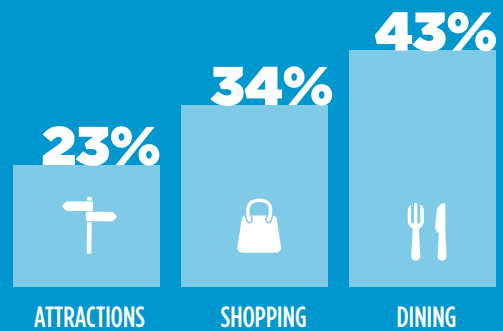

2016 FALL FUEL & FUN EDITION VISITOR EXIT SURVEY

Voucher Redemption by Region

Voucher Redemption by Category

Why did you choose to come to Explorers' Edge?

How did you research your destination?

RATE IT

	VERY SATISFIED	SATISFIED	NEUTRAL	UNSATISFIED	VERY UNSATISFIED
THINGS TO DO & SEE	68%	28%	4%	0%	0%
ACCOMMODATIONS	73%	22%	4%	1%	0%
NATURAL LANDSCAPE	89%	10%	1%	0%	0%
PRICING	64%	27%	1%	8%	0%
PACKAGING	63%	25%	12%	0%	0%

RATE YOUR **CURRENT VISIT**

75%

RATED 5 OUT OF 5 STARS

RATE YOUR **EXPERIENCE**
IN EXPLORERS' EDGE

84%

RATED 5 OUT OF 5 STARS

100%

OF SURVEY RESPONDENTS
WOULD RECOMMEND
EXPLORERS' EDGE
TO FAMILY & FRIENDS