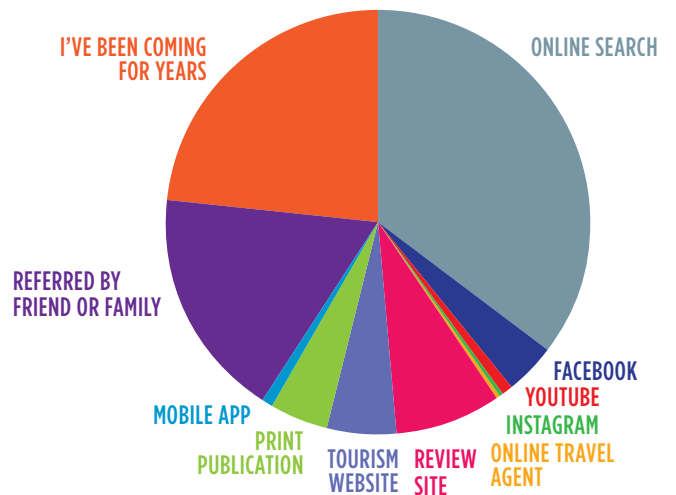

2016 FALL FUEL & FUN EDITION VISITOR EXIT SURVEY

Voucher Redemption by Region

Voucher Redemption by Category

Why did you choose to come to Explorers' Edge?

How did you research your destination?

RATE IT

	VERY SATISFIED	SATISFIED	NEUTRAL	UNSATISFIED	VERY UNSATISFIED
THINGS TO DO & SEE	68%	28%	4%	0%	0%
ACCOMMODATIONS	73%	22%	4%	1%	0%
NATURAL LANDSCAPE	89%	10%	1%	0%	0%
PRICING	64%	27%	1%	8%	0%
PACKAGING	63%	25%	12%	0%	0%

RATE YOUR **CURRENT VISIT**

75%

RATED 5 OUT OF 5 STARS

RATE YOUR **EXPERIENCE**
IN EXPLORERS' EDGE

84%

RATED 5 OUT OF 5 STARS

100%

OF SURVEY RESPONDENTS
WOULD RECOMMEND
EXPLORERS' EDGE
TO FAMILY & FRIENDS